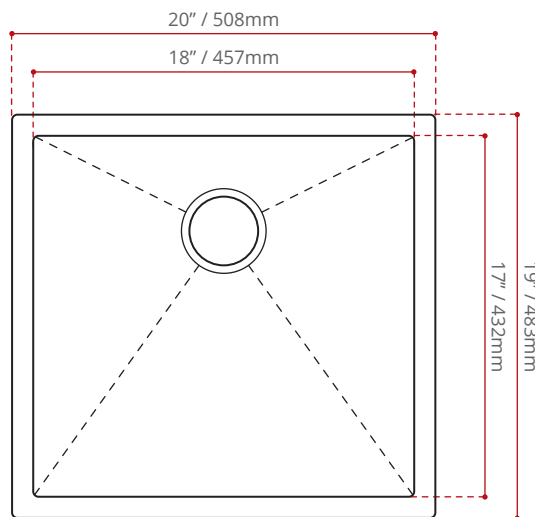

**DESCRIPTION:**

- Single bowl kitchen sink.
- 10° Radius .
- T-304 Stainless steel.
- **16 Gauge.**
- **Off-set Back Drain location.**
- Handcrafted from a panel of stainless steel.
- Drain groove design.
- StoneGuard undercoated over rubber pad.
- C/W Basket strainers included.
- Finish: Satin.
- Install: undermount

**MINIMUM CABINET SIZE:**

24\"/>

**SINK GRID OPTIONS**

BG4542  
(NOT INCLUDED)

**SHIPPING INFORMATION:**

- **Length:** 21.7\"/>
- **Width:** 20.6\"/>
- **Height:** 13.1\"/>
- **Net Weight:** 7.8kg / 17 lbs.
- **Gross Weight:** 11.4kg / 25 lbs.

**DISCLAIMER:**  
Measurements may vary  $\pm \frac{1}{4}$ \"/>