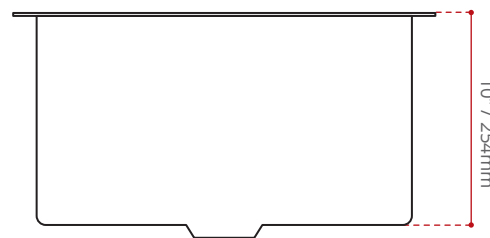

**DESCRIPTION:**

- Single bowl kitchen sink.
- 10° Radius .
- T-304 Stainless steel.
- **16 Gauge.**
- **Off-set Back Drain location.**
- Handcrafted from a panel of stainless steel.
- Drain groove design.
- StoneGuard undercoated over rubber pad.
- C/W Basket strainers included.
- Finish: Satin.
- Install: undermount

**MINIMUM CABINET SIZE:**

24\"/>

**SINK GRID OPTIONS**

BG4542  
(NOT INCLUDED)

**SHIPPING INFORMATION:**

- **Length:** 21.7\"/>
- **Width:** 20.6\"/>
- **Height:** 13.1\"/>
- **Net Weight:** 7.8kg / 17 lbs.
- **Gross Weight:** 11.4kg / 25 lbs.